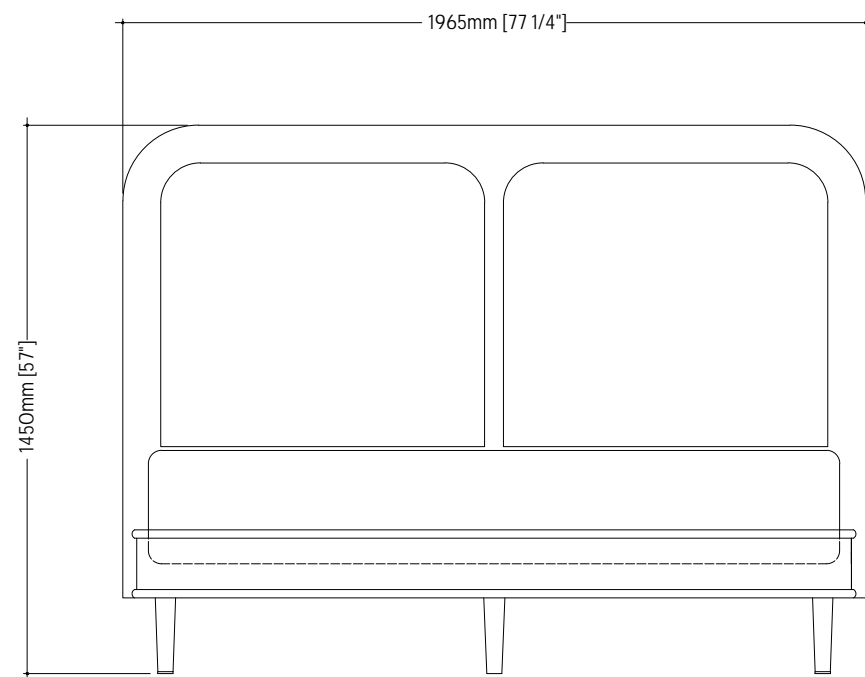

## USA CALIFORNIAN KING

This bed fits a 84" x 72" mattress which is not included.

It has a solid ventilated base. We suggest a mattress height of 300mm or a topper for clients who prefer a particularly soft bed.

A standard height mattress is adequate for those who prefer a firm or a medium-soft bed.

See pricing and finish options at [hyem.co](http://hyem.co)

This design is the intellectual property of Hyem Ltd and is protected by UK and international copyright laws. Any unauthorised reproduction or copying of these designs will result in legal action.