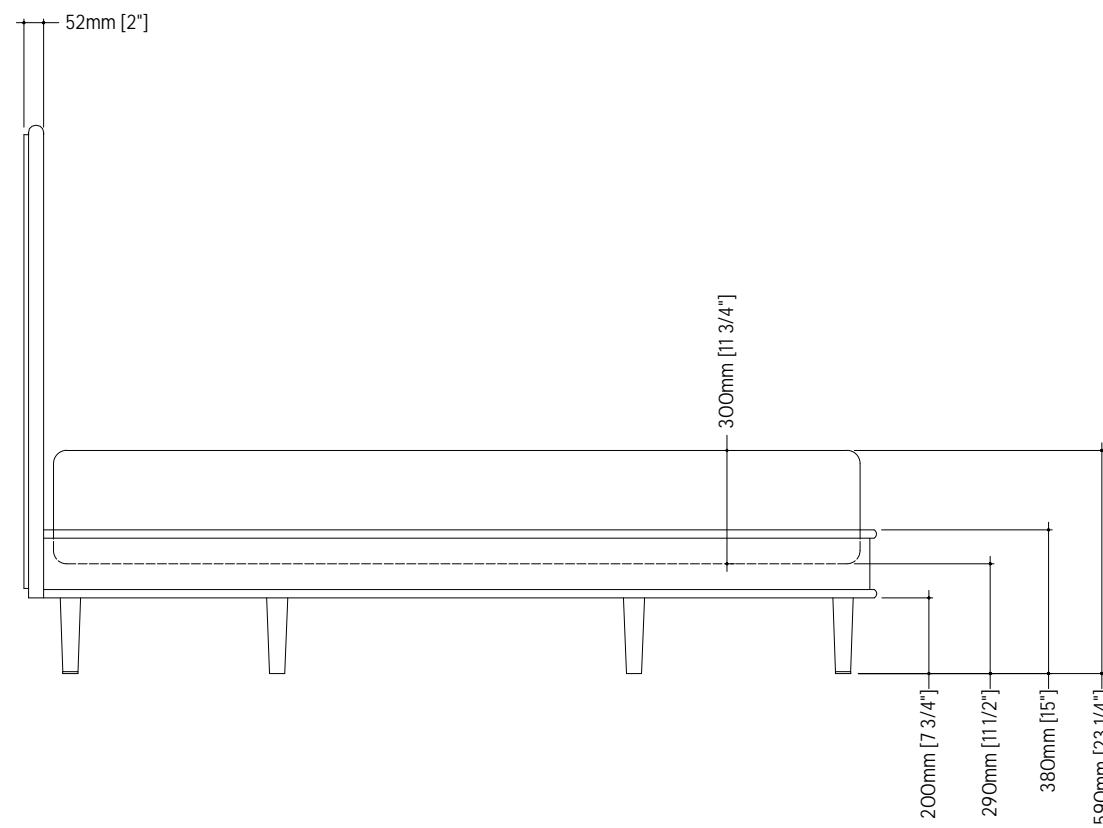

# SANDERS BED

## USA CALIFORNIAN KING

This bed fits a 84" x 72" mattress which is not included.

It has a solid ventilated base. We suggest a mattress height of 300mm or a topper for clients who prefer a particularly soft bed.

A standard height mattress is adequate for those who prefer a firm or a medium-soft bed.

See pricing and finish options at [hyem.co](http://hyem.co)

This design is the intellectual property of Hyem Ltd and is protected by UK and international copyright laws. Any unauthorised reproduction or copying of these designs will result in legal action.